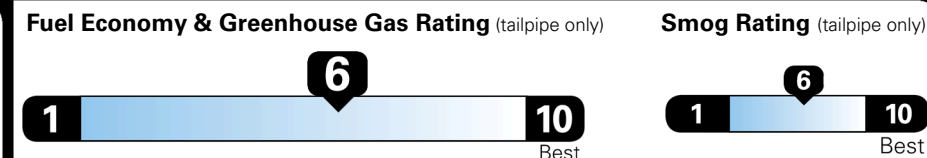

EPA DOT Fuel Economy and Environment

Gasoline Vehicle

Fuel Economy
29 MPG
combined city/hwy
3.4 gallons per 100 miles

Standard SUVs range from 12 to 115 MPG. The best vehicle rates 146 MPGe.

You save $0
in fuel costs over 5 years compared to the average new vehicle.

Annual fuel cost
$1,700